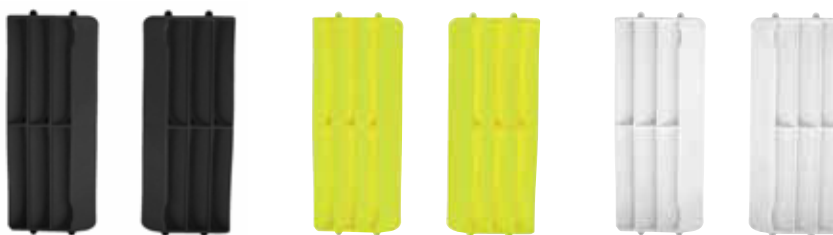

MODEL	CC	YEAR	NOTES	COLOR	CODE	PRICE
TC / FC	125-250-350-450	2019 > 2024	OEM	Black	■ R-GRKTMNR0019	€ 43,95
				White	□ R-GRKTMNB0019	
				HSQ Yellow	■ R-GRKTMGQ0019	
				Neon Yellow	■ R-GRKTMGF0019	
FC	250-450 Rockstar Edition	2018 > 2024	OEM	Black	■ R-GRKTMNR0019	€ 43,95
				White	□ R-GRKTMNB0019	
				HSQ Yellow	■ R-GRKTMGQ0019	
				Neon Yellow	■ R-GRKTMGF0019	
TX / FX	300-350-450	2019 > 2024	OEM	Black	■ R-GRKTMNR0019	€ 43,95
				White	□ R-GRKTMNB0019	
				HSQ Yellow	■ R-GRKTMGQ0019	
				Neon Yellow	■ R-GRKTMGF0019	
FS	450	2019 > 2024	OEM	Black	■ R-GRKTMNR0019	€ 43,95
				White	□ R-GRKTMNB0019	
				HSQ Yellow	■ R-GRKTMGQ0019	
				Neon Yellow	■ R-GRKTMGF0019	
TE / FE	150-250-300-350-450-501	2020 > 2024	OEM	Black	■ R-GRKTMNR0019	€ 43,95
				White	□ R-GRKTMNB0019	
				HSQ Yellow	■ R-GRKTMGQ0019	
				Neon Yellow	■ R-GRKTMGF0019	

HUSQVARNA REPLACEMENT INNER RADIATOR LOUVERS (2 PCS) RICAMBIO INTERNO GRIGLIE RADIATORE (2 PZ)

NEON

MODEL	CC	YEAR	NOTES	COLOR	CODE	PRICE
TC / FC	125-250-350-450	2019 > 2024	OEM - 2 pcs	Black	■ R-REPGRKTMNR9	€ 23,95
				White	□ R-REPGRKTMNB9	
				HSQ Yellow	■ R-REPGRKTMGQ9	
				Neon Yellow	■ R-REPGRKTMGF9	
TX / FX	300-350-450	2019 > 2024	OEM - 2 pcs	Black	■ R-REPGRKTMNR9	€ 23,95
				White	□ R-REPGRKTMNB9	
				HSQ Yellow	■ R-REPGRKTMGQ9	
				Neon Yellow	■ R-REPGRKTMGF9	
FC	250-450 Rockstar Edition	2018 > 2024	OEM - 2 pcs	Black	■ R-REPGRKTMNR9	€ 23,95
				White	□ R-REPGRKTMNB9	
				HSQ Yellow	■ R-REPGRKTMGQ9	
				Neon Yellow	■ R-REPGRKTMGF9	
FS	450	2019 > 2024	OEM - 2 pcs	Black	■ R-REPGRKTMNR9	€ 23,95
				White	□ R-REPGRKTMNB9	
				HSQ Yellow	■ R-REPGRKTMGQ9	
				Neon Yellow	■ R-REPGRKTMGF9	
TE / FE	150-250-300-350-450-501	2020 > 2024	OEM - 2 pcs	Black	■ R-REPGRKTMNR9	€ 23,95
				White	□ R-REPGRKTMNB9	
				HSQ Yellow	■ R-REPGRKTMGQ9	
				Neon Yellow	■ R-REPGRKTMGF9