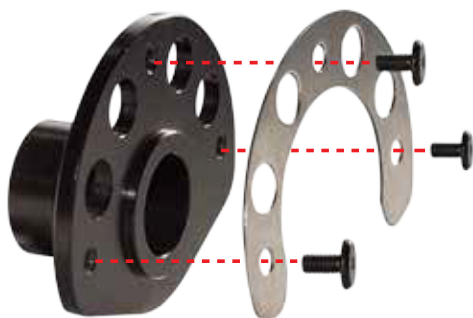

PROTECTIONS-PROTEZIONI DISC PROTECTOR / PROTEZIONE FRENO ANTERIORE

DISC PROTECTOR MOUNTING KIT / KIT DI MONTAGGIO PROTEZIONI DISCO

Made in light alloy aluminum and stainless steel by **CNC** machinery, specific for each model.

Realizzato a **CNC** in lega leggera di alluminio e acciaio Inox, specifico per ogni modello.