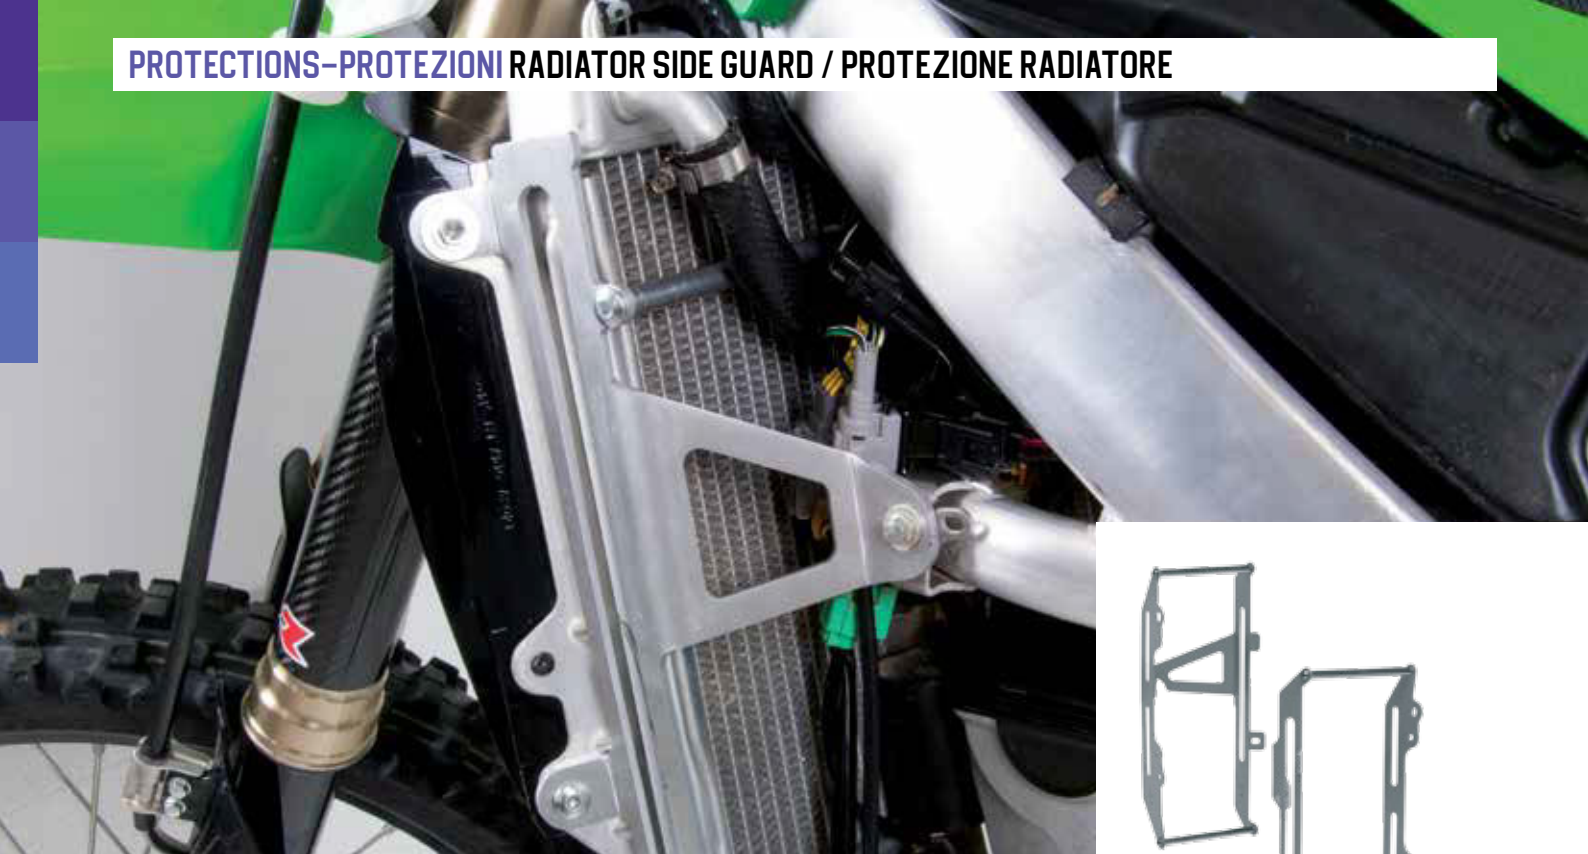

RADIATOR SIDE GUARDS / PROTEZIONI RADIATORE

Made of strong light alloy aluminium follows perfectly the shape of radiator
Realizzato in lega di alluminio, segue perfettamente la forma del radiatore

BRAND	MODEL	CC	YEAR	COLOR	CODE	PRICE	
HONDA	CRF	250	2006 > 2009	Silver	PARADCRF008	€ 104,95	
	CRF	250	2010 > 2013	Silver	PARADCRF010	€ 104,95	
	CRF	250	2014 > 2015	Silver	PARADCRF014	€ 104,95	
	CRF	250	2018 > 2021	Silver	PARADCRF018	€ 104,95	
	CRF / CRF-RX	250	2023-2024	Silver	PARADCRF021	€ 104,95	
	CRF-RX	250	2019 > 2021	Silver	PARADCRF018	€ 104,95	
	CRFX	250	2004 > 2019	Silver	PARADCRFX08	€ 104,95	
	CRF	450	2015-2016	Silver	PARADCRF015	€ 104,95	
	CRF-R	450	2017 > 2020	Silver	PARADCRF017	€ 104,95	
	CRF-RX	450	2017 > 2020	Silver	PARADCRF017	€ 104,95	
	CRF-R / CRF-RX	450	2021 > 2024	Silver	PARADCRF021	€ 104,95	
	YAMAHA	WRF	250	2015 > 2019	Silver	PARADWRF215	€ 104,95
WRF		450	2016 > 2018	Silver	PARADWRF215	€ 104,95	
YZ / YZ-X		125-250	2008 > 2024	Silver	PARADYZ0077	€ 104,95	
YZ-FX		250	2020 > 2023	Silver	PARADYZF458	€ 104,95	
YZF		250	2014 > 2018	Silver	PARADYZF454	€ 104,95	
YZF		250	2019 > 2023	Silver	PARADYZF458	€ 104,95	
YZ-FX		450	2019 > 2023	Silver	PARADYZF458	€ 104,95	
YZF		450	2014 > 2017	Silver	PARADYZF454	€ 104,95	
YZF		450	2018 > 2022	Silver	PARADYZF458	€ 104,95	
KXF		250	2017 > 2020	Silver	PARADKXF017	€ 104,95	
KAWASAKI	KXF	450	2016 > 2018	Silver	PARADKXF016	€ 104,95	
SUZUKI	RMZ	250	2010 > 2018	Silver	PARADRMZ250	€ 104,95	
	RMZ	450	2018 > 2024	Silver	PARADRMZ458	€ 104,95	
KTM	EXC	125-200-250-300	2008 > 2016	Silver	PARADKTM097	€ 104,95	
	EXCF	250-400-450-500-530	2008 > 2016	Silver	PARADKTM097	€ 104,95	
	EXCF / SIX DAYS	250-350-450-500	2012 > 2016	Silver	PARADKTM012	€ 104,95	
	EXCF / SIX DAYS	250-350-450-500	2017 > 2023	Silver	PARADKTM017	€ 104,95	
	SX	125-144-150	2007 > 2015	Silver	PARADKTM097	€ 104,95	
	SX	250	2007 > 2016	Silver	PARADKTM097	€ 104,95	
HUSABERG	SXF	250-350-450-505	2007 > 2015	Silver	PARADKTM097	€ 104,95	
	TE-FE	125-250-300-350-450-501	2013-2014	Silver	PARADKTM012	€ 104,95	
HUSQVARNA	TC / TE	310-450-510	2008 > 2010	Silver	PARADHSQ055	€ 104,95	
	TE / FE	125-250-300-350-450-501	2014 > 2016	Silver	PARADKTM012	€ 104,95	
	FE	250-350-450-501	2017 > 2023	Silver	PARADKTM017	€ 104,95	
	TE	250	2008 > 2009	Silver	PARADHSQ055	€ 104,95	
	TC / FC	125-250-350-450	2014-2015	Silver	PARADKTM012	€ 104,95	
GAS-GAS	EC	125-250-300	2012 > 2023	Silver	PARADGAS002	€ 104,95	
BETA	RR	250 > 530	2005 > 2019	Silver	PARADBET001	€ 104,95	
	X-TRAINER	300	2016 > 2024	Silver	PARADBET001	€ 104,95	
TM	MXF / ENF / SMR	450-530 (4t)	2015 > 2024	Silver	PARADTM4T15	€ 104,95	
	MX / EN	125-144 (2t)	2015 > 2024	Silver	PARADTM2T151	€ 104,95	
	EN / MX	250-300 (2t)	2015 > 2024	Silver	PARADTM2T15	€ 104,95	
SHERCO	SE / SEF	250-300-450	2014 > 2016	Silver	PARADSHE016	€ 104,95