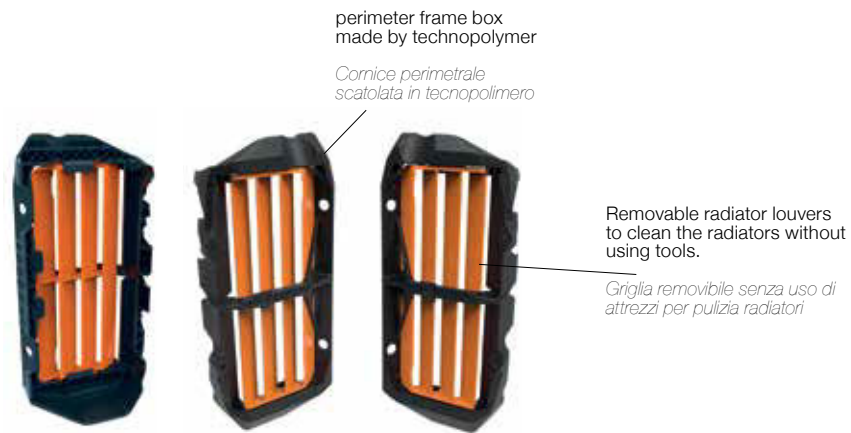

KTM RADIATOR LOUVERS / GRIGLIE RADIATORE

OVERSIZE REINFORCED / RINFORZATE MAGGIORATE

Horizontal bottom radiator protection.
Prevents the collision between pipe and radiator on 250/300 2st.

*Protezione orizzontale vaschetta radiatore
Previene il contatto tra il radiatore e la marmitta
nei modelli 250/300 2 tempi*

MODEL	CC	YEAR	NOTES	COLOR	CODE	PRICE	
SX	125-150	2016 > 2018	OEM - Original radiator	Black	■	R-GRKTMNR0017	€ 41,95
			Original radiator	Neon Orange	☀	R-GRKTMAN0017	
			Original radiator	K Orange	■	R-GRKTMAR0017	
			Original radiator	White	□	R-GRKTMBN0017	
			Original radiator	Neon Yellow	☀	R-GRKTMGF0017	
SX	250	2017-2018	OEM - Original radiator	Black	■	R-GRKTMNR0017	€ 41,95
			Original radiator	Neon Orange	☀	R-GRKTMAN0017	
			Original radiator	K Orange	■	R-GRKTMAR0017	
			Original radiator	White	□	R-GRKTMBN0017	
			Original radiator	Neon Yellow	☀	R-GRKTMGF0017	
SXF	250-350-450	2016 > 2018	OEM - Original radiator	Black	■	R-GRKTMNR0017	€ 41,95
			Original radiator	Neon Orange	☀	R-GRKTMAN0017	
			Original radiator	K Orange	■	R-GRKTMAR0017	
			Original radiator	White	□	R-GRKTMBN0017	
			Original radiator	Neon Yellow	☀	R-GRKTMGF0017	
EXC/EXCF XC-W	125 > 500	2017 > 2019	OEM - Original radiator	Black	■	R-GRKTMNR0017	€ 41,95
			Original radiator	Neon Orange	☀	R-GRKTMAN0017	
			Original radiator	K Orange	■	R-GRKTMAR0017	
			Original radiator	White	□	R-GRKTMBN0017	
			Original radiator	Neon Yellow	☀	R-GRKTMGF0017	
XC / XC-F	250-300-350-450	2017-2018	OEM - Original radiator	Black	■	R-GRKTMNR0017	€ 41,95
			Original radiator	Neon Orange	☀	R-GRKTMAN0017	
			Original radiator	K Orange	■	R-GRKTMAR0017	
			Original radiator	White	□	R-GRKTMBN0017	
			Original radiator	Neon Yellow	☀	R-GRKTMGF0017	
XC/ XC-F	250-300-350-450	2019 > 2024	OEM - Original radiator	Black	■	R-GRKTMNR0019	€ 43,95
			Original radiator	Neon Orange	☀	R-GRKTMAN0019	
			Original radiator	K Orange	■	R-GRKTMAR0019	
			Original radiator	White	□	R-GRKTMBN0019	
			Original radiator	Neon Yellow	☀	R-GRKTMGF0019	
SXF	450 Factory Edition	2018 > 2024	OEM - Original radiator	Black	■	R-GRKTMNR0019	€ 43,95
			Original radiator	Neon Orange	☀	R-GRKTMAN0019	
			Original radiator	K Orange	■	R-GRKTMAR0019	
			Original radiator	White	□	R-GRKTMBN0019	
			Original radiator	Neon Yellow	☀	R-GRKTMGF0019	
SX/SXF	125 > 450	2019 > 2024	OEM - Original radiator	Black	■	R-GRKTMNR0019	€ 43,95
			Original radiator	Neon Orange	☀	R-GRKTMAN0019	
			Original radiator	K Orange	■	R-GRKTMAR0019	
			Original radiator	White	□	R-GRKTMBN0019	
			Original radiator	Neon Yellow	☀	R-GRKTMGF0019	
EXC/EXCF XC-W/XCF-W	150 > 500	2020 > 2024	OEM - Original radiator	Black	■	R-GRKTMNR0019	€ 43,95
			Original radiator	Neon Orange	☀	R-GRKTMAN0019	
			Original radiator	K Orange	■	R-GRKTMAR0019	
			Original radiator	White	□	R-GRKTMBN0019	
			Original radiator	Neon Yellow	☀	R-GRKTMGF0019