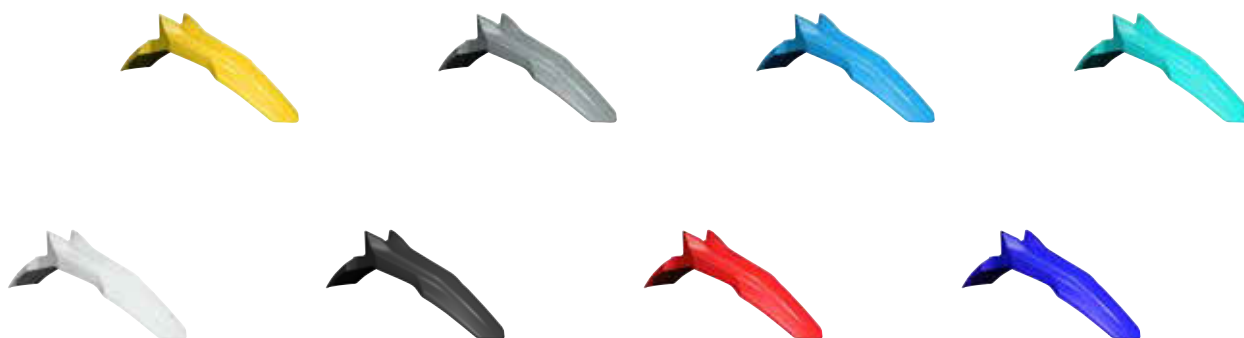

SURRON FRONT FENDER / PARAFANGO ANTERIORE

MOD	YEAR	NOTES	COLOR	CODE	PRICE		
ULTRA BEE	2023-2024	OEM	White		R-PASURBN0024	€ 29,95	
			Black		R-PASURNR0024		
			Crf Red		R-PASURRS0024		
			Yz Blue		R-PASURBL0024		
			Rmz Yellow		R-PASURGI0024		
			Quantum Grey		R-PASURGR0024		
			Light Blue		R-PASURAZ0024		
			Aquamarine Green		R-PASURVA0024		
			Limited Edition				
			Limited Edition				