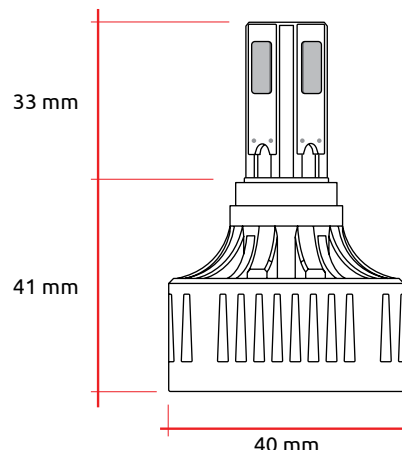

3
INSERT the SPRING and the LED
as indicated

4
Turn gently the LED until it
locks on bayonet connector

CHARACTERISTICS

Power: 32W
 Brightness: 3000 lumen (high) - 2200 lumen (low beam)
 Voltage: DC 9 Volt min. - 36 Volt max (12 Volt constant)
 Frequency: 120 KHZ - 160 KHZ
 Intensity: 3A
 Beam angle: 360°
 Approvals: CE - ROHS - DOT
 Operating temperature: da -45°C a 105°C
 Waterproof: IP68
 Length: 50.000 hours
 Light color: 6000K (clear light)