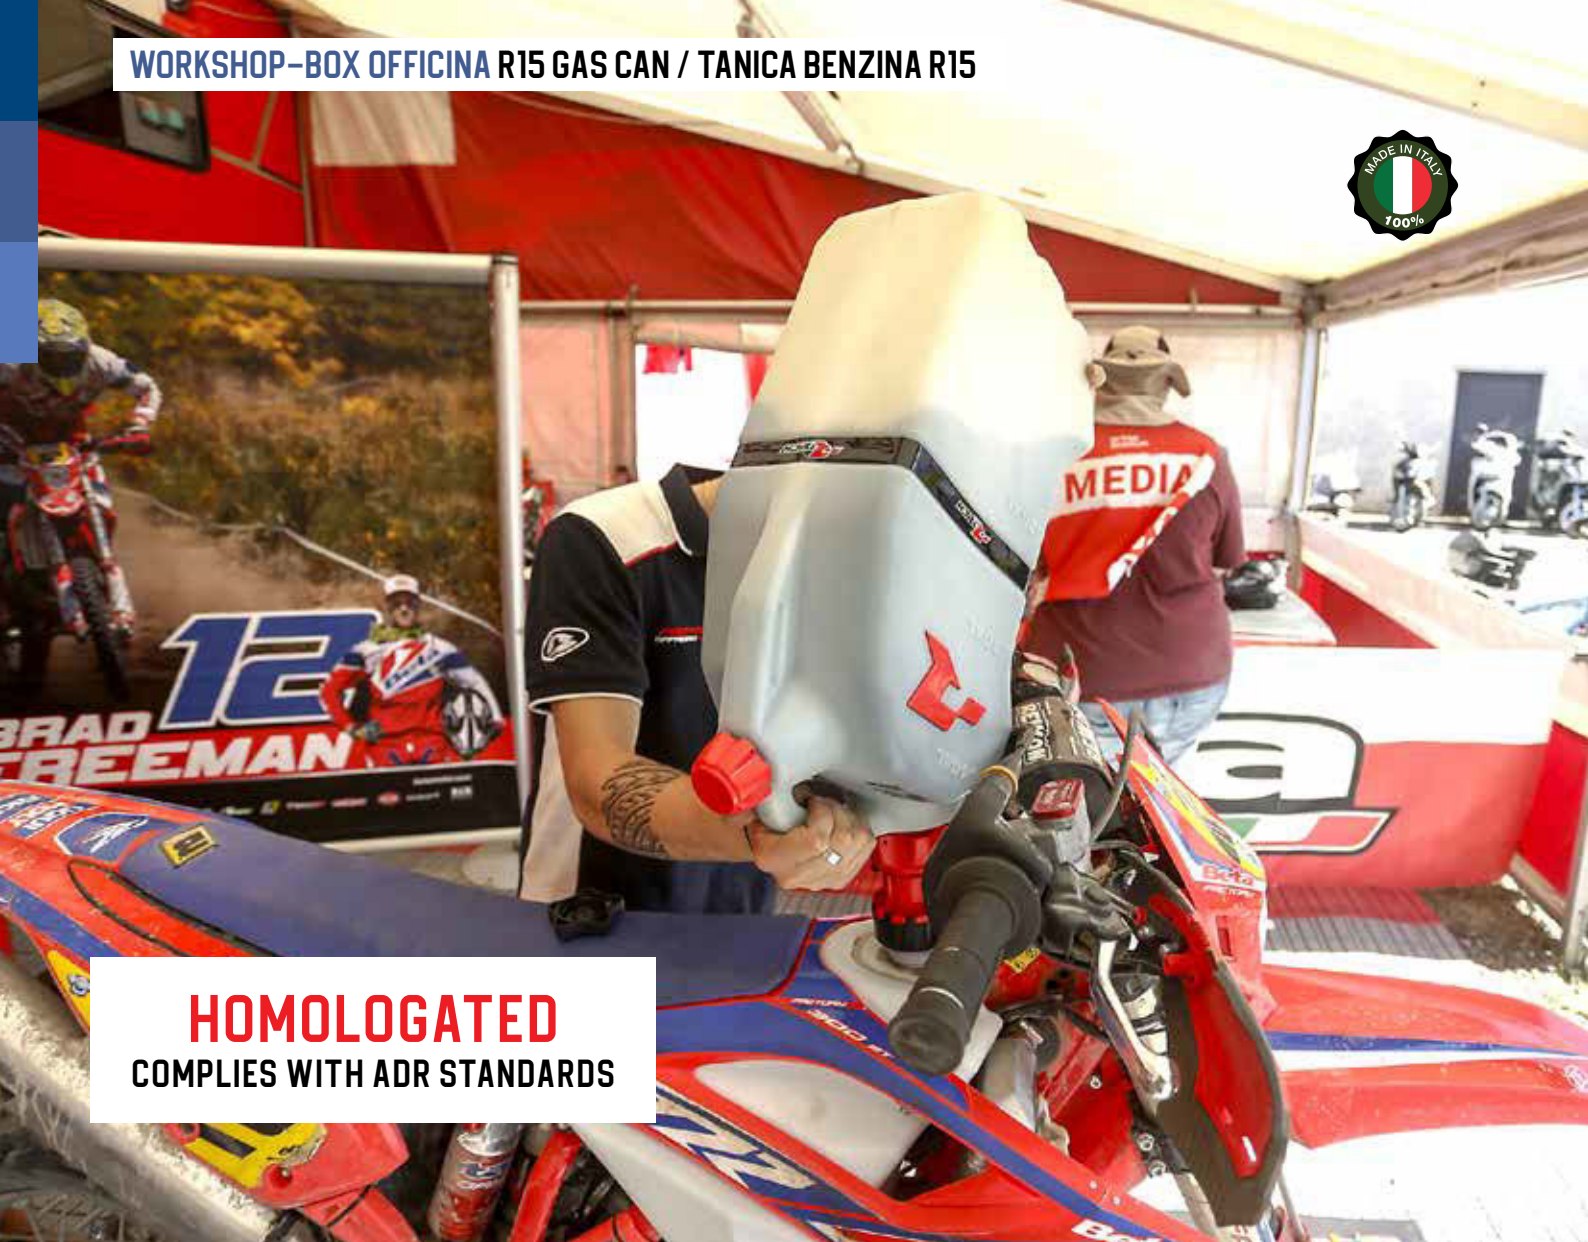

WORKSHOP-BOX OFFICINA CHAIN BRUSH SPAZZOLA PULISCICATENA

R-CHBRUSHBL11

€ 20.95

WORKSHOP-BOX OFFICINA

€ 16.95

R-FOAM000NR10

polyurethane, dimension 33x20x4 cm
in poliuretano, dim. 33x20x4 cm

HOMOLOGATED
COMPLIES WITH ADR STANDARDS