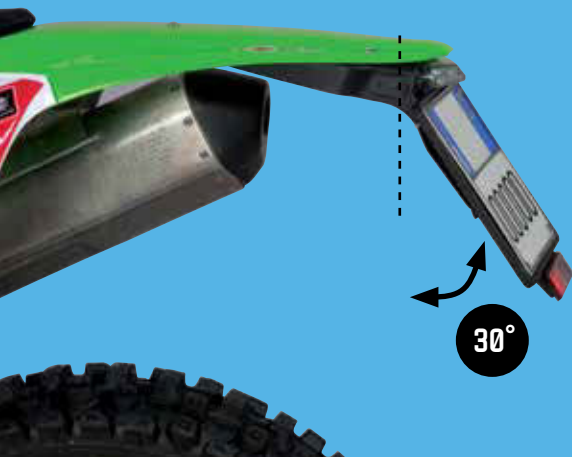

30°
STREET APPROVED 30° - EU VERSIONS

60°
RACING 60° - EU VERSION

Available in two versions, street and racing approved and in two colour variations. The Integra plate is designed according to the new F.I.M. regulations with the obligation to use the original plate in of road races, allowing removal required in all cases such as cleaning the motorcycle or entry in a private circuit. The plate support can even its to the plates mopeds and scooters.