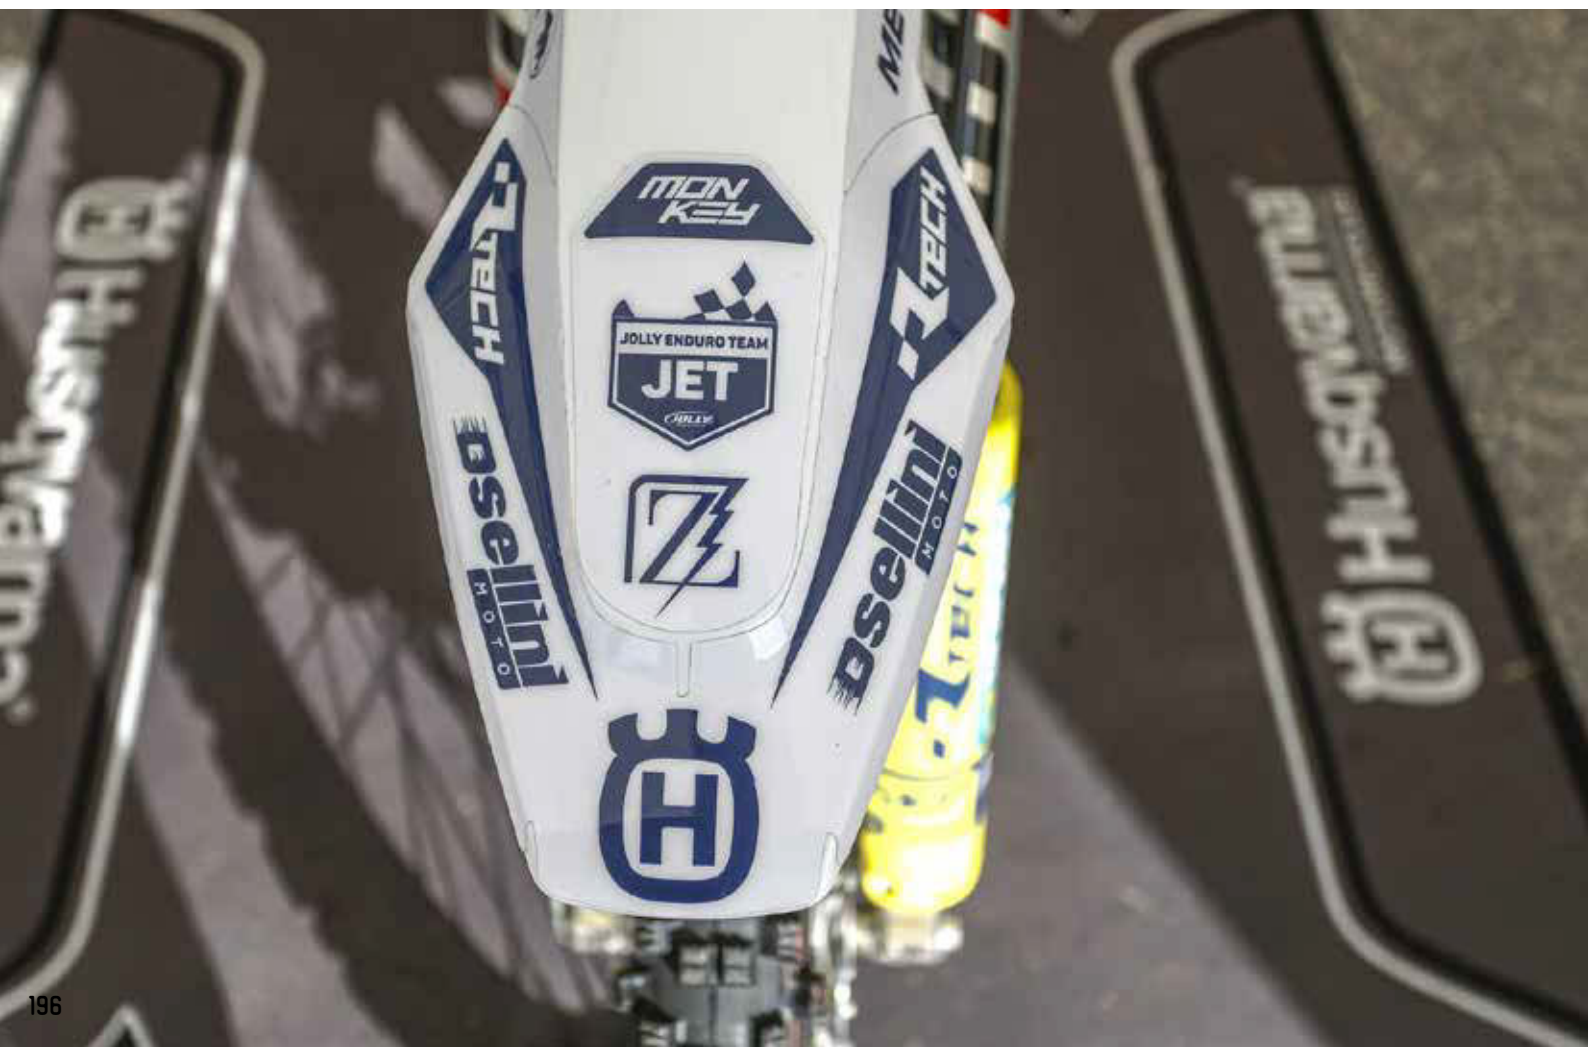

HUSQVARNA RADIATOR SHROUDS / CONVOGLIATORI ARIA RADIATORE

MODEL	CC	YEAR	NOTES	COLOR		CODE	PRICE					
FC	450 Rockstar Edition	2018 > 2022	OEM 2018 > 2020 OEM 2021 Limited Edition	White		R-CVHSQBN0019	€ 54,95					
				Black		R-CVHSQNR0019						
				Neon Yellow		R-CVHSQGF0019						
				Quantum Grey		R-CVHSQGR0019						
FC	250-450 Rockstar Edition	2022-2023	OEM	Grey		R-CVHSQGRH023	€ 43,95					
				Black		R-CVHSQNR0023						
				White		R-CVHSQBN0023						
				HSQ Yellow		R-CVHSQGG0023						
				Quantum Grey		R-CVHSQGR0023						
				White		R-CVHSQBN0016		€ 57,95				
				HSQ Blue		R-CVHSQBLH016						
				Black		R-CVHSQNR0016						
Neon Yellow		R-CVHSQGF0016										
FX	350-450	2017-2018	OEM	Neon Pink		R-CVHSQFU0016	€ 57,95					
				HSQ Red		R-CVHSQRQ0016						
				Quantum Grey		R-CVHSQGR0016						
				White		R-CVHSQBN0016		€ 57,95				
				HSQ Blue		R-CVHSQBLH016						
				Black		R-CVHSQNR0016						
				Neon Yellow		R-CVHSQGF0016						
				FS	450	2017-2018		OEM	Neon Pink		R-CVHSQFU0016	€ 57,95
HSQ Red		R-CVHSQRQ0016										
Quantum Grey		R-CVHSQGR0016										
White		R-CVHSQBN0019	€ 54,95									
Black		R-CVHSQNR0019										
Neon Yellow		R-CVHSQGF0019										
Quantum Grey		R-CVHSQGR0019										
FS	450	2023-2024	OEM				Grey			R-CVHSQGRH023	€ 43,95	
				Black		R-CVHSQNR0023						
				White		R-CVHSQBN0023						
				HSQ Yellow		R-CVHSQGG0023						
				Quantum Grey		R-CVHSQGR0023