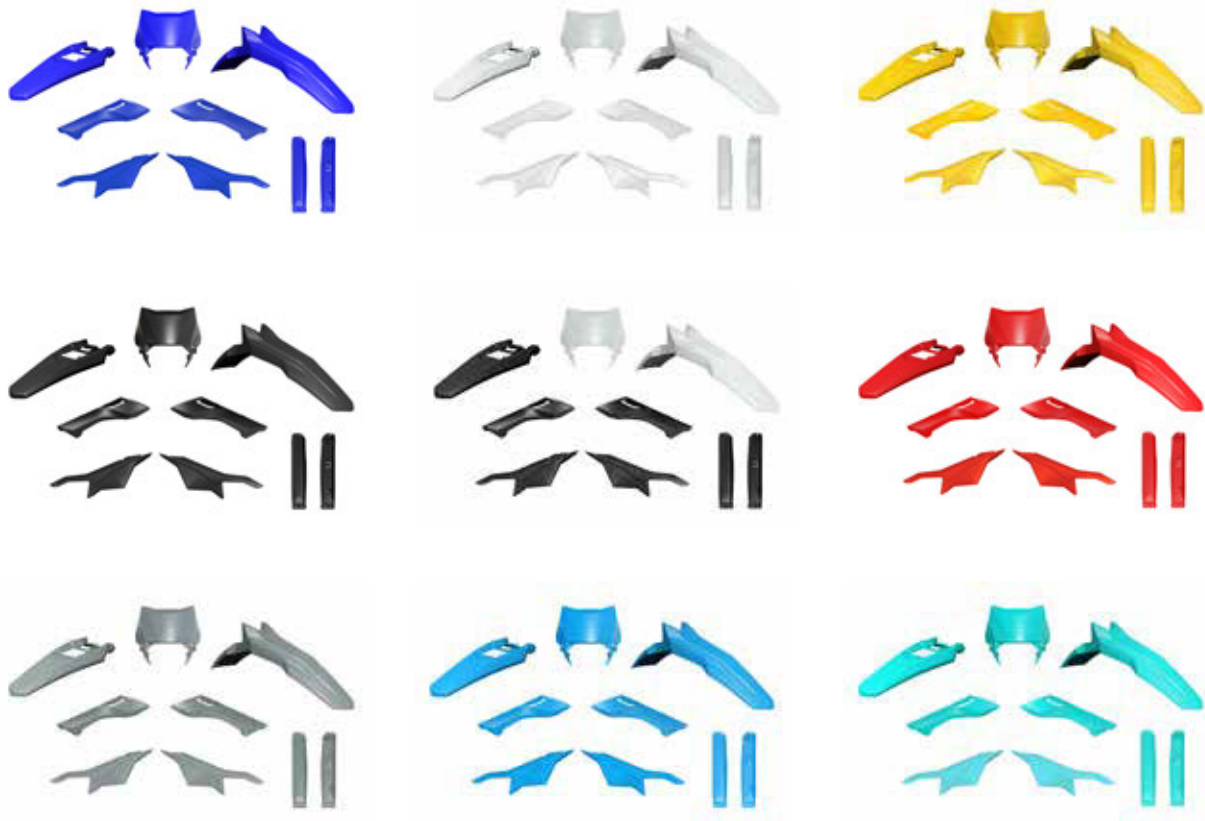

SURRON RACING PLASTIC KIT / KIT PLASTICHE REPLICA