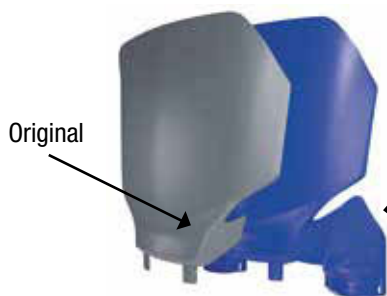

YAMAHA FACTORY FRONT NUMBER PLATE / TABELLA PORTANUMERO ANTERIORE

**FACTORY
EDITION**

Maggiore superficie di protezione
rispetto agli originali.

*Enhanced protection surface
for a better protection*

MODEL	CC	YEAR	NOTES	COLOR	CODE	PRICE
YZF	250	2024	OEM	YZ Blue	R-TBYZFBL0093	€ 38,95
				White	R-TBYZFBN0093	
				Black	R-TBYZFNR0093	
				Quantum Grey	R-TBYZFGR0093	
YZF	450	2023	OEM	YZ Blue	R-TBYZFBL0093	€ 38,95
				White	R-TBYZFBN0093	
				Black	R-TBYZFNR0093	
				Quantum Grey	R-TBYZFGR0093	
YZ-FX	450	2024	OEM	YZ Blue	R-TBYZFBL0093	€ 38,95
				White	R-TBYZFBN0093	
				Black	R-TBYZFNR0093	
				Quantum Grey	R-TBYZFGR0093