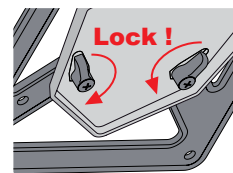

MODEL	COLOR	CODE	PRICE
Integra Led tail-light racing - EU version	White	R-PTLED0BN012	€ 54,95
Integra Led tail-light street approved - EU version	White	R-PTLED0BN312	€ 54,95
Integra Led tail-light racing - EU version	Black	R-PTLED0NR012	€ 54,95
Integra Led tail-light street approved - EU version	Black	R-PTLED0NR312	€ 54,95