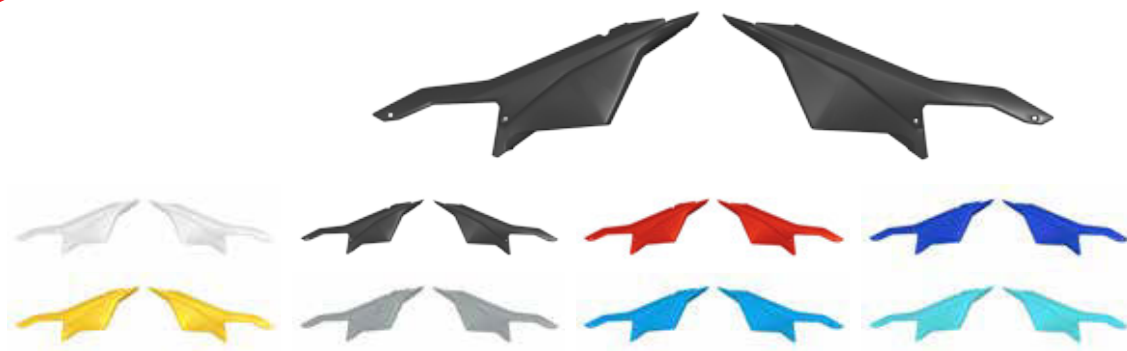

SURRON SIDE PANELS / TABELLE LATERALI PORTANUMERO

RESTYLE

Restyled side panels. Larger surface compared to the stock for a wider space to apply the adhesive race numbers.
Nuove tabelle laterali ridisegnate. Superficie maggiorata rispetto all'originale per uno spazio più ampio per applicare i numeri di gara adesivi.

MOD	YEAR	NOTES	COLOR	CODE	PRICE
ULTRA BEE	2023-2024	OEM Limited Edition Limited Edition	Black	R-FISURNR0024	€ 39,95
			White	R-FISURBN0024	
			Crf Red	R-FISURRS0024	
			Yz Blue	R-FISURBL0024	
			Rmz Yellow	R-FISURGI0024	
			Quantum Grey	R-FISURGR0024	
			Light Blue	R-FISURAZ0024	
			Aquamarine Green	R-FISURVA0024