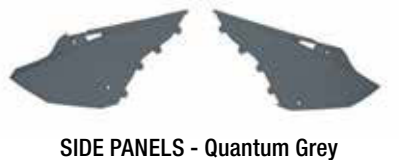

SIDE PANELS - Quantum Grey
cod. R-FIYZ0GR0016 - € 52,95