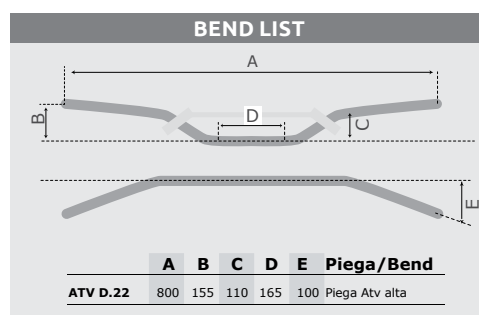

HANDLEBARS-MANUBRI Ø 22 MM [7/8"] MINICROSS HANDLEBARS - MANUBRI MINICROSS

€ 69.95

BAR PAD INCLUDED / PARACOLPI INCLUSO

Handlebar Pit B. mini Ø22 mm (7/8")
Manubrio pit b. Mini Ø 22 con paracolpi
R-MNPBJT10022 - titanium color

DESCRIPTION	COLOR	CODE	PRICE
Handlebar PIT B. mini Ø22 mm (7/8")	Black	R-MNPBJNR0022	€ 69,95
	Titanium	R-MNPBJT10022	
Handlebar replica KTM SX 85 mini Ø22 mm (7/8")	Black	R-MNSXJNR0022	€ 69,95
Handlebar RICKY C. Ø22 mm (7/8")	Black	R-MNRCJNR0022	€ 69,95

HANDLEBARS-MANUBRI Ø 22 MM [7/8"] ATV-QUAD HANDLEBARS / MANUBRI ATV-QUAD

BAR PAD INCLUDED / PARACOLPI INCLUSO

ATV Ø 22 mm (7/8") handlebars
Manubrio piega atv Ø 22 con paracolpi
R-MNATVNR0022 - black color

€ 69.95