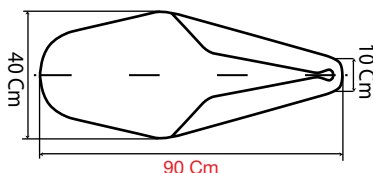

FUEL SYSTEM-ALIMENTAZIONE SEAT COVER - SEAT FOAM / COPERTINA E SPUGNA SELLA

EXTRA LONG seat cover with logo
Copertina sella **EXTRA LONG** con logo
R-CSUNIVNR017

€ 36.95