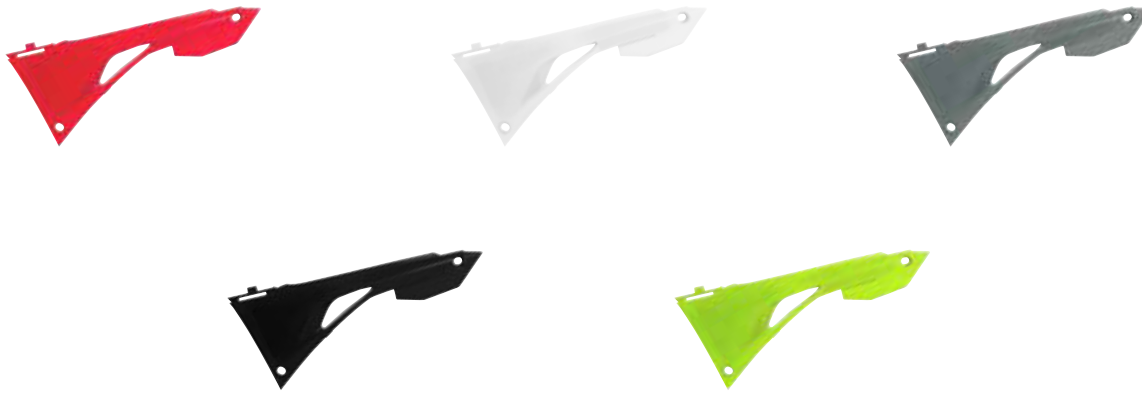

HONDA AIR BOX COVER / COPERCHI LATERALI CASSA FILTRO

MOD	CC	YEAR	NOTES	COLOR		CODE	PRICE
CRF	250	2010 > 2013	OEM	CR Red		R-FILCFCRFRS9	€ 30,95
				White		R-FILCFCRFBN9	
				Black		R-FILCFCRFNR9	
CRF	250	2014 > 2017	OEM - not for USA market not for USA market not for USA market not for USA market not for USA market - Limited Edition	White		R-FILCFCRFBN13	€ 57,95
				Black		R-FILCFCRFNR13	
				CR Red		R-FILCFCRFRS13	
				Neon Yellow		R-FILCFCRFGF13	
				Neon Pink		R-FILCFCRFFU13	
CRF	250	2014 > 2017	OEM - For USA market only For USA market only For USA market only For USA market only - Limited Edition	White		R-FILCFCRFBN93	€ 57,95
				Black		R-FILCFCRFNR93	
				CR Red		R-FILCFCRFRS93	
				Neon Pink		R-FILCFCRFFU93	
CRF	250	2018 > 2021	OEM	CR Red		R-FILCFCRFRS97	€ 57,95
				White		R-FILCFCRFBN97	
				Black		R-FILCFCRFNR97	
				Neon Yellow		R-FILCFCRFGF97	
				Quantum Grey		R-FILCFCRFG97	
				Limited Edition		R-FILCFCRFRS97	
CRF	450	2009 > 2012	OEM	CR Red		R-FILCFCRFRS9	€ 30,95
				White		R-FILCFCRFBN9	
				Black		R-FILCFCRFNR9	
CRF	450	2013 > 2016	OEM - not for USA market not for USA market not for USA market not for USA market not for USA market - Limited Edition	White		R-FILCFCRFBN13	€ 57,95
				Black		R-FILCFCRFNR13	
				CR Red		R-FILCFCRFRS13	
				Neon Yellow		R-FILCFCRFGF13	
				Neon Pink		R-FILCFCRFFU13	
CRF	450	2013 > 2016	OEM - For USA market only For USA market only For USA market only For USA market only - Limited Edition	White		R-FILCFCRFBN93	€ 57,95
				Black		R-FILCFCRFNR93	
				CR Red		R-FILCFCRFRS93	
				Neon Pink		R-FILCFCRFFU93	
CRF	450	2017 > 2020	OEM	CR Red		R-FILCFCRFRS97	€ 57,95
				White		R-FILCFCRFBN97	
				Black		R-FILCFCRFNR97	
				Neon Yellow		R-FILCFCRFGF97	
				Quantum Grey		R-FILCFCRFG97	
				Limited Edition		R-FILCFCRFRS97	
CRFX	450	2019 > 2024	OEM	CR Red		R-FILCFCRFRS97	€ 57,95
				White		R-FILCFCRFBN97	
				Black		R-FILCFCRFNR97	
				Neon Yellow		R-FILCFCRFGF97	
				Quantum Grey		R-FILCFCRFG97	
CRF-RX	250	2019 > 2021	OEM	CR Red		R-FILCFCRFRS97	€ 57,95
				White		R-FILCFCRFBN97	
				Black		R-FILCFCRFNR97	
CRF-RX	450	2017 > 2020	OEM	CR Red		R-FILCFCRFRS97	€ 57,95
				White		R-FILCFCRFBN97	
				Black		R-FILCFCRFNR97	
				Neon Yellow		R-FILCFCRFGF97	
				Quantum Grey		R-FILCFCRFG97	
CRF-RWE	450	2019-2020	OEM	CR Red		R-FILCFCRFRS97	€ 57,95
				White		R-FILCFCRFBN97	
				Black		R-FILCFCRFNR97	
				Neon Yellow		R-FILCFCRFGF97	
CRF-RWE	450	2019-2020	Limited Edition	Quantum Grey		R-FILCFCRFG97	€ 57,95
				Quantum Grey		R-FILCFCRFG97