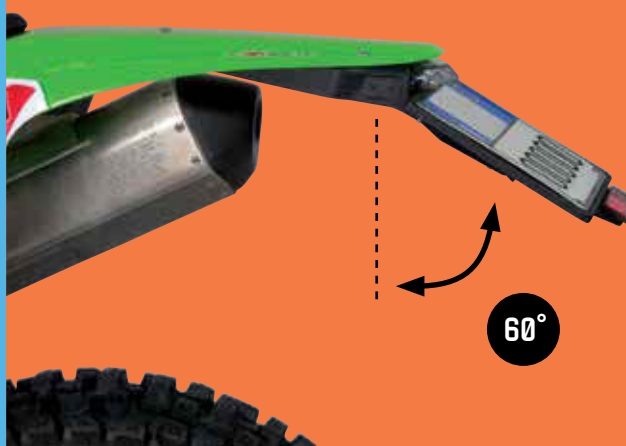

30°
STREET APPROVED 30° - EU VERSIONS

60°
RACING 60° - EU VERSION

Available in two versions, street and racing approved and in two colour variations. The Integra plate is designed according to the new F.I.M. regulations with the obligation to use the original plate in of road races, allowing removal required in all cases such as cleaning the motorcycle or entry in a private circuit. The plate support can even its to the plates mopeds and scooters.