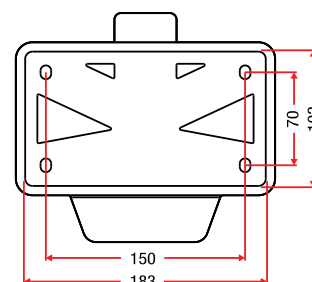

TAIL-LIGHT / PORTATARGA INTEGRA USA VERSION

Integra racing tail-light - USA VERSION - black
Portatarga a led Integra racing - VERSIONE USA - nero
R-PTLED0NR015

MADE IN TWO VERSIONS: RACING AND STREET APPROVED

MADE FOR THE USA LICENSE PLATES.
Available in white and black.

REALIZZATO IN DUE VERSIONI: RACING ED OMOLOGATO

La cornice targa e' studiata per alloggiare le targhe statunitensi.
Disponibile in colore bianco ed in nero

€ 54.95

MODEL	COLOR	CODE	PRICE
Integra Led tail-light racing - USA version	White	R-PTLED0BN015	€ 54,95
Integra Led tail-light street approved - USA version	White	R-PTLED0BN315	€ 54,95
Integra Led tail-light racing - USA version	Black	R-PTLED0NR015	€ 54,95
Integra Led tail-light street approved - USA version	Black	R-PTLED0NR315	€ 54,95