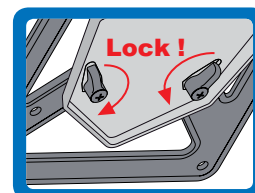

TAIL-LIGHT / PORTATARGA INTEGRA EURO VERSION

EURO
VERSION

Integra racing tail-light EU VERSION - Black
Portatarga a led Integra racing VERSIONE EU - nero
R-PTLEDONR012

MADE IN TWO VERSIONS: RACING AND STREET APPROVED

The plate support can also fit on scooters/mopeds plates.
Available in white and black.

REALIZZATO IN DUE VERSIONI: RACING ED OMOLOGATO

Il supporto targa si può adattare anche alle targhe dei ciclomotori
Eliminando tramite i pretagli la porzione in eccedenza.
Disponibile in bianco ed in nero

€ 54.95

**Reinforced plate frame
Cornice targa rinforzata**

Rear light 12 with led + 3 led lighting plate
100% Waterproof

Fanale posteriore a 12 led + 3 led per luce targa
Impermeabile al 100%

Housing and pre-holes for fixing **indicators**

Alloggiamento e pre-fori per il fissaggio **indicatori di direzione**

Pre-cut and fixing holes for **scooter/moped plates**

Alloggiamento e foratura per fissaggio **targhe ciclomotori**

Housing and fixing holes for **motorcycle plates**

Alloggiamento e forature di fissaggio per **targhe motocicli**

Rear locking clips
Chiusure di bloccaggio rapido posteriori

Pre-cut for **eliminating stand reflector**

Supporto catadiottro rimovibile tramite pre-taglio