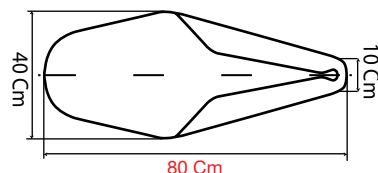

UNIVERSAL seat cover with logo
Copertina sella **UNIVERSALE** con logo
R-CSUNIVNR005

€ 36.95